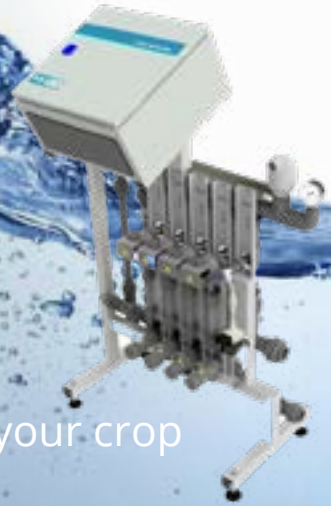

Priva Nutri One

The first step towards automated fertigation for your crop

Water and fertilizers are essential for growing your crop. Priva Nutri One is an entry level fertilizer dosing unit for soil cultivation and large volume substrate containers. For these cultivation systems, this reliable and efficient dosing unit is the perfect solution for automation of fertilizer dosing. The Nutri One takes the first step towards automated fertigation for any grower worldwide.

Why use Priva Nutri One?

Flexible

The Nutri One has up to 4 dosing channels, enabling you to switch between multiple recipes quickly, adjusting both in type of fertilizers, as in quantity. The Nutri One covers main line capacities up to 120 m³ per hour. Working together with the Priva Compass, the Nutri One offers a solution to cover a wide variety of irrigation system setups.

Reliable

The Priva Nutri One is based on components used in high-tech horticulture. The Nutri One is extremely durable and requires very little maintenance. The system is made of stainless steel and sustainable plastics. The number of moving parts is kept to a minimum, to ensure low maintenance.