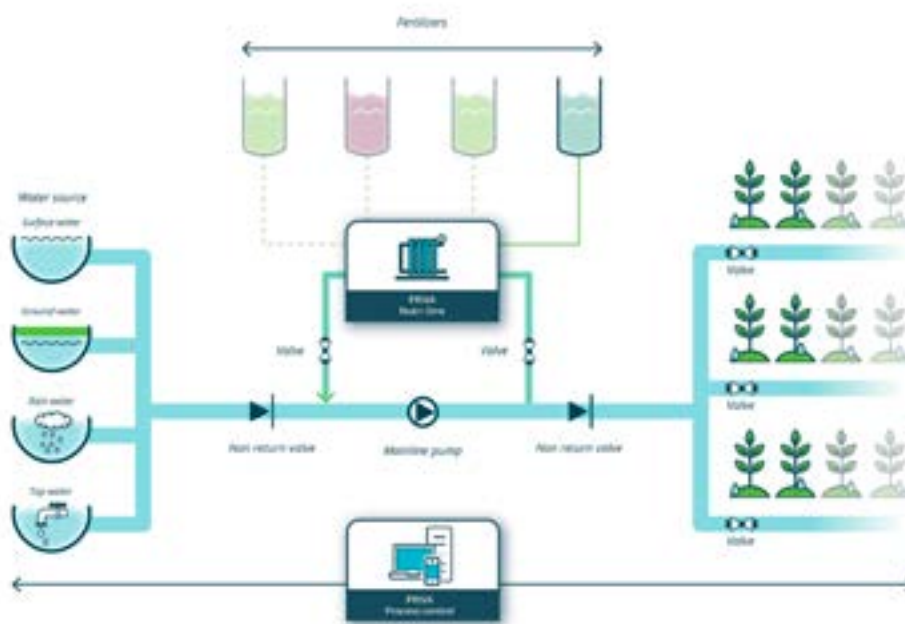

Want to know more or get in touch? Visit priva.com/nutri-line
#creatingaclimateforgrowth